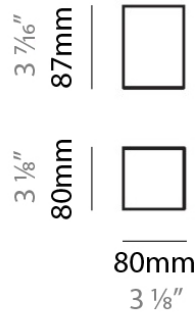

PROJECT
TYPE
NOTES
QUANTITY
DATE

TWO SURFACE

D82165

GENERAL

Series: Two
Brand: Panzeri
Division: Design
Mounting Type: Surface
Mounting Location: Ceiling
Subcategory: Downlight

PHYSICAL

Shape: Cube
Length (mm): 80
Length (in): 3 1/8
Width (mm): 80
Width (in): 3 1/8
Height (mm): 87
Height (in): 3 1/2
Light Distribution: Downlight
Weight (kg): 1.4
Weight (lbs): 3
Fixture Material: Aluminum

ELECTRICAL

Number of Lamps: 1
Lamp Type: LED Retrofit / Halogen
Lamp Shape: MR16
Bulb Included: Bulb Not Included
Total Output Wattage (W): 6 / 50
Max. Wattage Per Lamp (W): 6 / 50
Lamp Base: GU10
Input Voltage (V): 120

LED

OPTICAL

RATINGS AND CERTIFICATIONS

Certified By: CSA Certified to UL and CSA Standards
IP rating: IP20